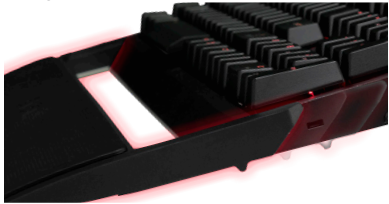

PRODUCT WARRANTY
This product is covered under EVGA's 3 year limited warranty which covers parts and labor. For more details please visit: www.evga.com/warranty.