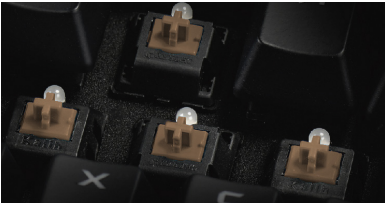

The Z10 keyboard was built with enthusiasts in mind. Featuring a magnetically-attached customizable wristpad, extensive macro controls, quick-switch profile buttons, volume and LED sliders, and spring-loaded feet to quickly move into strike position - the EVGA Z10 puts performance and convenience no further than the tips of your fingers. Last, but not least, the Z10 keyboard features your choice in blue or brown mechanical Kailh® switches with N-Key rollover to ensure that you get exactly the type of feedback you want. With its sleek design, responsive typing, and highly-detailed user control panel, the EVGA Z10 is the final piece missing from your system to ensure great looks and gaming dominance.

Switch **BROWN**

1. USB Ports
Conveniently connect devices to your keyboard - on either side.

2. E-Key
Quickly enable/disable features with the touch of a button.

3. EVGA Macro Keys
Create macros. Use macros. Lots of macros.

4. Volume / Brightness Sliders
Quickly adjust your Z10 experience on the fly.

5. LCD Display
Designed for utility. Monitor hardware, track game timers, or anything else you need.

6. Sturdy, reliable Kailh® switches
Choose accuracy with the clicky Blue switches, or go silent with tactile Brown switches.

KEY SPECS

- Kailh Mechanical Brown Switches
- 60 million keystroke lifespan
- 1000Hz Ultra Polling Rate
- Anti-Ghosting with N-KEY rollover function
- “E-Key” button disables Windows Keys for Gaming Mode
- Braided USB Cable with cable tie
- Multimedia Shortcut Key
- Audio / Brightness slider
- Information Display LCD
- Customizable Red LED backlighting
- 2x USB 2.0 ports
- 3-Year EVGA Global Warranty