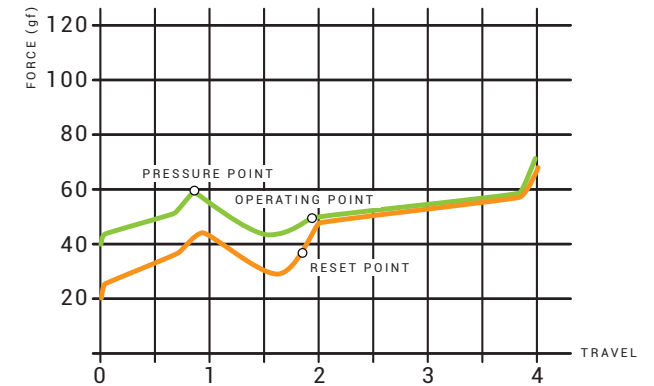

KEY SPECS

- Kailh Mechanical Brown Switches
- 60 million keystroke lifespan
- 1000Hz Ultra Polling Rate
- Anti-Ghosting with N-KEY rollover function
- “E-Key” button disables Windows Keys for Gaming Mode
- Braided USB Cable with cable tie
- Multimedia Shortcut Key
- Audio / Brightness slider
- Information Display LCD
- Customizable Red LED backlighting
- 2x USB 2.0 ports
- 3-Year EVGA Global Warranty

DIMENSIONS

- Width: 7.28 in / 185mm
- Length: 18.5 in / 470mm
- Height: 1.38 in / 35mm
- Weight: 3.25 lbs. / 1.48kg

ACCESSORIES

- Quick Guide
- Key Puller
- Spare Keysets

	KAILH BROWN
EVGA KEYBOARD MODELS	#802-ZT-N104-KR
TYPE	Tactile And Silent
OPERATING FORCE	45G
TACTILE FORCE	55G
BREAKING TRAVEL	1.85 mm
PEAK TRAVEL FORCE	0.9 mm
FULL TRAVEL	4.0 mm
PRE-TRAVEL	2.0 mm