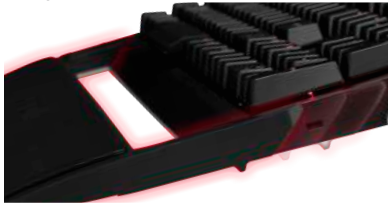

PRODUCT WARRANTY
This product is covered under EVGA's 3 year limited warranty which covers parts and labor. For more details please visit: www.evga.com/warranty.