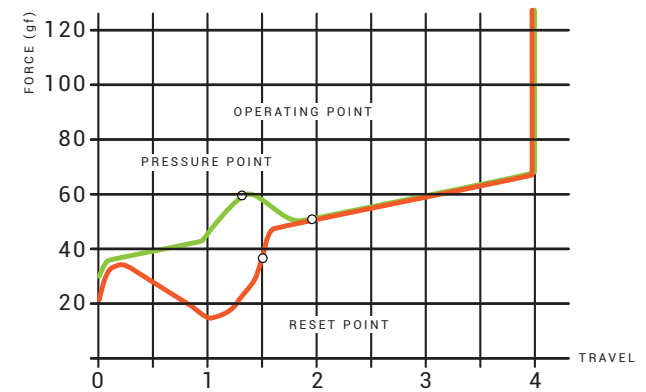

KEY SPECS

- Kailh Mechanical Blue Switches
- 60 million keystroke lifespan
- 1000Hz Ultra Polling Rate
- Anti-Ghosting with N-KEY rollover function
- “E-Key” button disables Windows Keys for Gaming Mode
- Braided USB Cable with cable tie
- Multimedia Shortcut Key
- Audio / Brightness slider
- Information Display LCD
- Customizable Red LED backlighting
- 2x USB 2.0 ports
- 3-Year EVGA Global Warranty

DIMENSIONS

- Width: 7.28 in / 185mm
- Length: 18.5 in / 470mm
- Height: 1.38 in / 35mm
- Weight: 3.25 lbs. / 1.48kg

ACCESSORIES

- Quick Guide
- Key Puller
- Spare Keysets

	KAILH BLUE
EVGA KEYBOARD MODELS	#802-ZT-E101-KR
TYPE	Tactile And Clicky
OPERATING FORCE	50G
TACTILE FORCE	60G
BREAKING TRAVEL	1.5 mm
PEAK TRAVEL FORCE	1.4 mm
FULL TRAVEL	4.0 mm
PRE-TRAVEL	2.0 mm