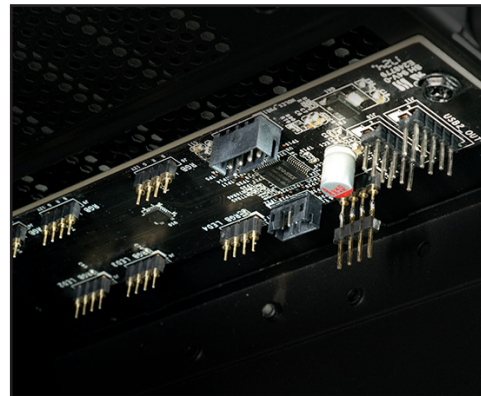

EVGA DG-77 Gaming Case

Part No: **170-B0-3540-KR (Matte Black)**
176-W1-3542-KR (Alpine White)

Designed to look as expensive as the hardware you put inside it, but at a price that won't force you to compromise. The mid-tower is the ideal form factor that is well balanced between usable space and overall footprint. DG-7 is a case designed with aesthetics and function in mind, and is the perfect mid-tower solution. DG-7 features convenient and easy cable management, wide range of radiator support, durable steel frame. The tempered glass side panel is perfect to show off your system, no matter if you go with traditional GPU mount or vertical GPU mount.

SPECIFICATIONS

- Open Mid-Tower design
- Supports mITX to ATX form factor
- 20% See-Through Side Panel Window*
- 100% Black Glass Back Panel
- Storage Bays: 2x 3.5, 2x 2.5" or 4x 2.5"
- Includes 4x120mm fans (2 Right, 1 Left, and 1 Top)
- Supports up to seven 120mm fans
- Top panel HD Audio, 2x USB 3.0, Power, and Reset Buttons

DIMENSIONS

- Length: 19in - 483mm
- Width: 8.30in - 211mm
- Height: 18.78in - 477mm
- Weight: 22.35lb / 10.14kg

ACCESSORIES

- Black/White Screws x16 Each
- DG-7 Decal Set
- Vertical Riser Cable
- Manual

*Alpine white has clear glass side panel.

Diamond Tough Tempered Glass

Vertical GPU Mounting

Full RGB Control

K-BOOST For Optimum Performance

MODS RIGS

\$1k Sponsorships for every 200 posts. Come show off your rig and join in on one of the biggest things happening at EVGA. www.evga.com/community/modsrigs