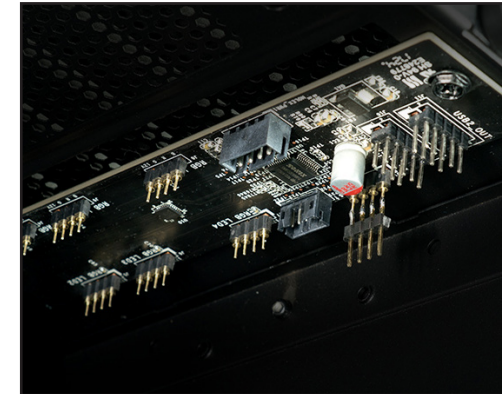

Full RGB Control

MODS RIGS

$1k Sponsorships for every 200 posts. Come show off your rig and join in on one of the biggest things happening at EVGA. www.evga.com/community/modsrigs

EVGA SoNet

Follow EVGA on your favorite Social Networking sites like Facebook, Twitter, Steam, and the EVGA Gaming Community. www.evga.com/sonet

EVGA GAMING

If you live to game, this is the place for you! We have the best tournaments, prizes and game servers. www.evga.com/gaming

24/7 Technical Support

EVGA is here for you day or night to help answer any questions! www.evga.com/support

PRODUCT WARRANTY

This product is covered under EVGA's 3 year warranty which covers parts and labor. Further warranty extension is available upon registration within 30 days of purchase. For more details please visit www.evga.com/warranty.