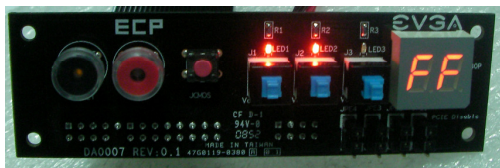

EVGA X58 Classified 4-Way SLI

You have just purchased an incredible piece of technology. With 4-Way SLI support, a 10 phase Digital PWM for extreme overclocking, and a host of other features that are engineered to do what matters, **get the most from your hardware.**

4-Way SLI Support

In order to run in 4-Way SLI mode, you need to have the hardware to support it. EVGA's GTX 285 Classified is a perfect match. To enable 4-Way SLI please follow the installation guide that came with the graphics card. Standard SLI can be run in any of the 7 slots. Also, please note the orientation of the SLI Bridge connector, the "Top" of the SLI connector should be connected to the first video card. Take note of installing this in reverse ATX style cases.

EVGA EVbot Support

EVGA EVbot is a next generation overclocking device from EVGA; stay tuned to EVGA.com on where/when to get this technology! The connection is located right on the I/O Bracket.

EVGA ECP v2

This is the EVGA Control Panel, overclock and debug your PC on an external adapter! No more trying to find that CMOS or Power Button under 3 or 4 cards. Please see the visual guide for cable installation location.