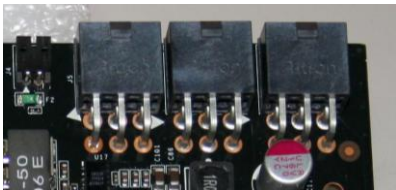

# EVGA GTX 285 Classified

You have just purchased an incredible piece of technology. With the world's first 4-Way SLI capable graphics card, an 8 phase digital PWM for extreme overclocking, and a host of other features that are engineered to do what matters, **get the most from your hardware.**

## 4-Way SLI Support

In order to run in 4-Way SLI mode, you need to have the hardware to support it. EVGA's X58 Classified 4-Way SLI Edition is a perfect match. To enable 4-Way SLI flip the "285\_ROM" switch to the "OFF" position. Make sure to do this while the PC is off. Next, boot into the O.S., reinstall the drivers and you are ready for 4-Way SLI action.

## X-Cool

This is for those who dare to go extreme. This switch disables the thermal protection on the GPU which means that GPU cold bugs are a thing of the past. If you are not running the card on extreme cooling (below 0c) do not change this jumper! To enable X-Cool flip the "Xcool on" switch to the "ON" position.

## Triple 6pin PCIe Power

Of course what good are all these innovative features if you can't supply clean power to the GPU and memory? EVGA offers 3 PCIe 6pin connectors for the cleanest power possible. **NOTE: All 3 are required!**