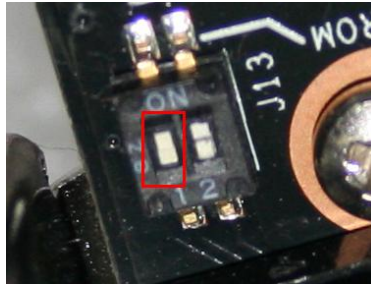

# EVGA GTX 285 Classified

You have just purchased an incredible piece of technology. With the world's first 4-Way SLI capable graphics card, an 8 phase digital PWM for extreme overclocking, and a host of other features that are engineered to do what matters, **get the most from your hardware.**

## 4-Way SLI Support

In order to run in 4-Way SLI mode, you need to have the hardware to support it. EVGA's X58 Classified 4-Way SLI Edition is a perfect match. To enable 4-Way SLI flip the "285\_ROM" switch to the "OFF" position. Make sure to do this while the PC is off. Next, boot into the O.S., reinstall the drivers and you are ready for 4-Way SLI action.

## Triple 6pin PCIe Power

Of course what good are all these innovative features if you can't supply clean power to the GPU and memory? EVGA offers 3 PCIe 6pin connectors for the cleanest power possible. **NOTE: All 3 are required!**