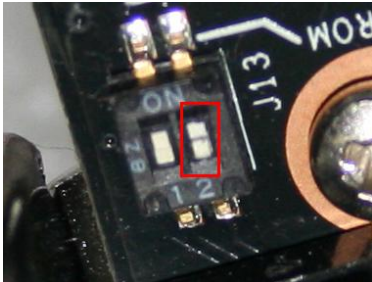

# EVGA GTX 285 Classified

You have just purchased an incredible piece of technology. With the world's first 4-Way SLI capable graphics card, an 8 phase digital PWM for extreme overclocking, and a host of other features that are engineered to do what matters, **get the most from your hardware.**

## 4-Way SLI Support

In order to run in 4-Way SLI mode, you need to have the hardware to support it. EVGA's X58 Classified 4-Way SLI Edition is a perfect match. To enable 4-Way SLI flip the "285\_ROM" switch to the "OFF" position. Make sure to do this while the PC is off. Next, boot into the O.S., reinstall the drivers and you are ready for 4-Way SLI action.

## Triple 6pin PCIe Power

Of course what good are all these innovative features if you can't supply clean power to the GPU and memory? EVGA offers 3 PCIe 6pin connectors for the cleanest power possible. **NOTE: All 3 are required!**